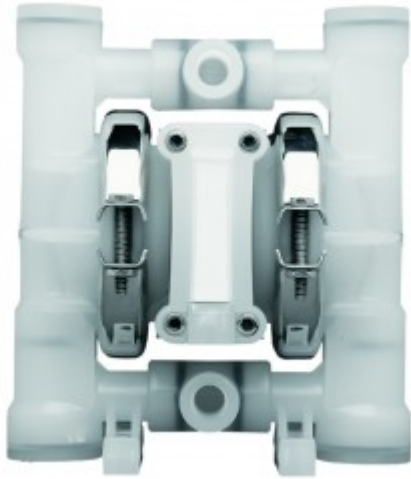

BARISH

PUMP COMPANY

61 Allen Boulevard

Farmingdale

New York 11735

Ph: (631) 752 - 7770 Fax: (631) 454 - 7867

E-mail: sales@barishpump.com

00-10029: 1/4" WILDEN PUMP, PVDF/NO OUTER PISTON/ PTFE W/NEOPRENE BACK-UP O-RING, IPD

Contact Us

Manufacturer: Wilden Pump

Model: P.025/KZPPP/TNL/TF/KTV/0310

Call For Availability:

61 Allen Boulevard Farmingdale New York 11735 , Telephone: (631) 752 - 7770, Fax: (631) 454 - 7867