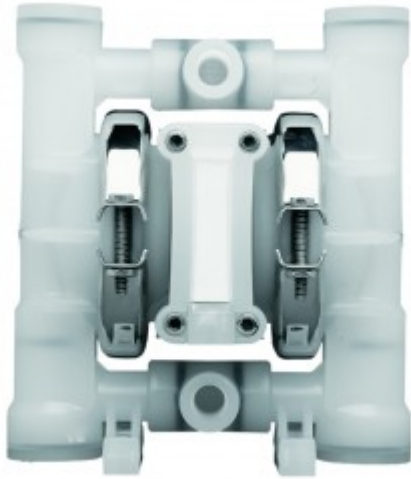

## 00-10002: 1/4" WILDEN PUMP, PVDF/NO OUTER PISTON/ PTFE W/NEOPRENE BACK-UP O-RING, IPD

Contact Us

Manufacturer: Wilden Pump

Model: P25/KZPPP/TNL/TF/KTV

Call For Availability:

61 Allen Boulevard Farmingdale New York 11735 , Telephone: (631) 752 - 7770, Fax: (631) 454 - 7867